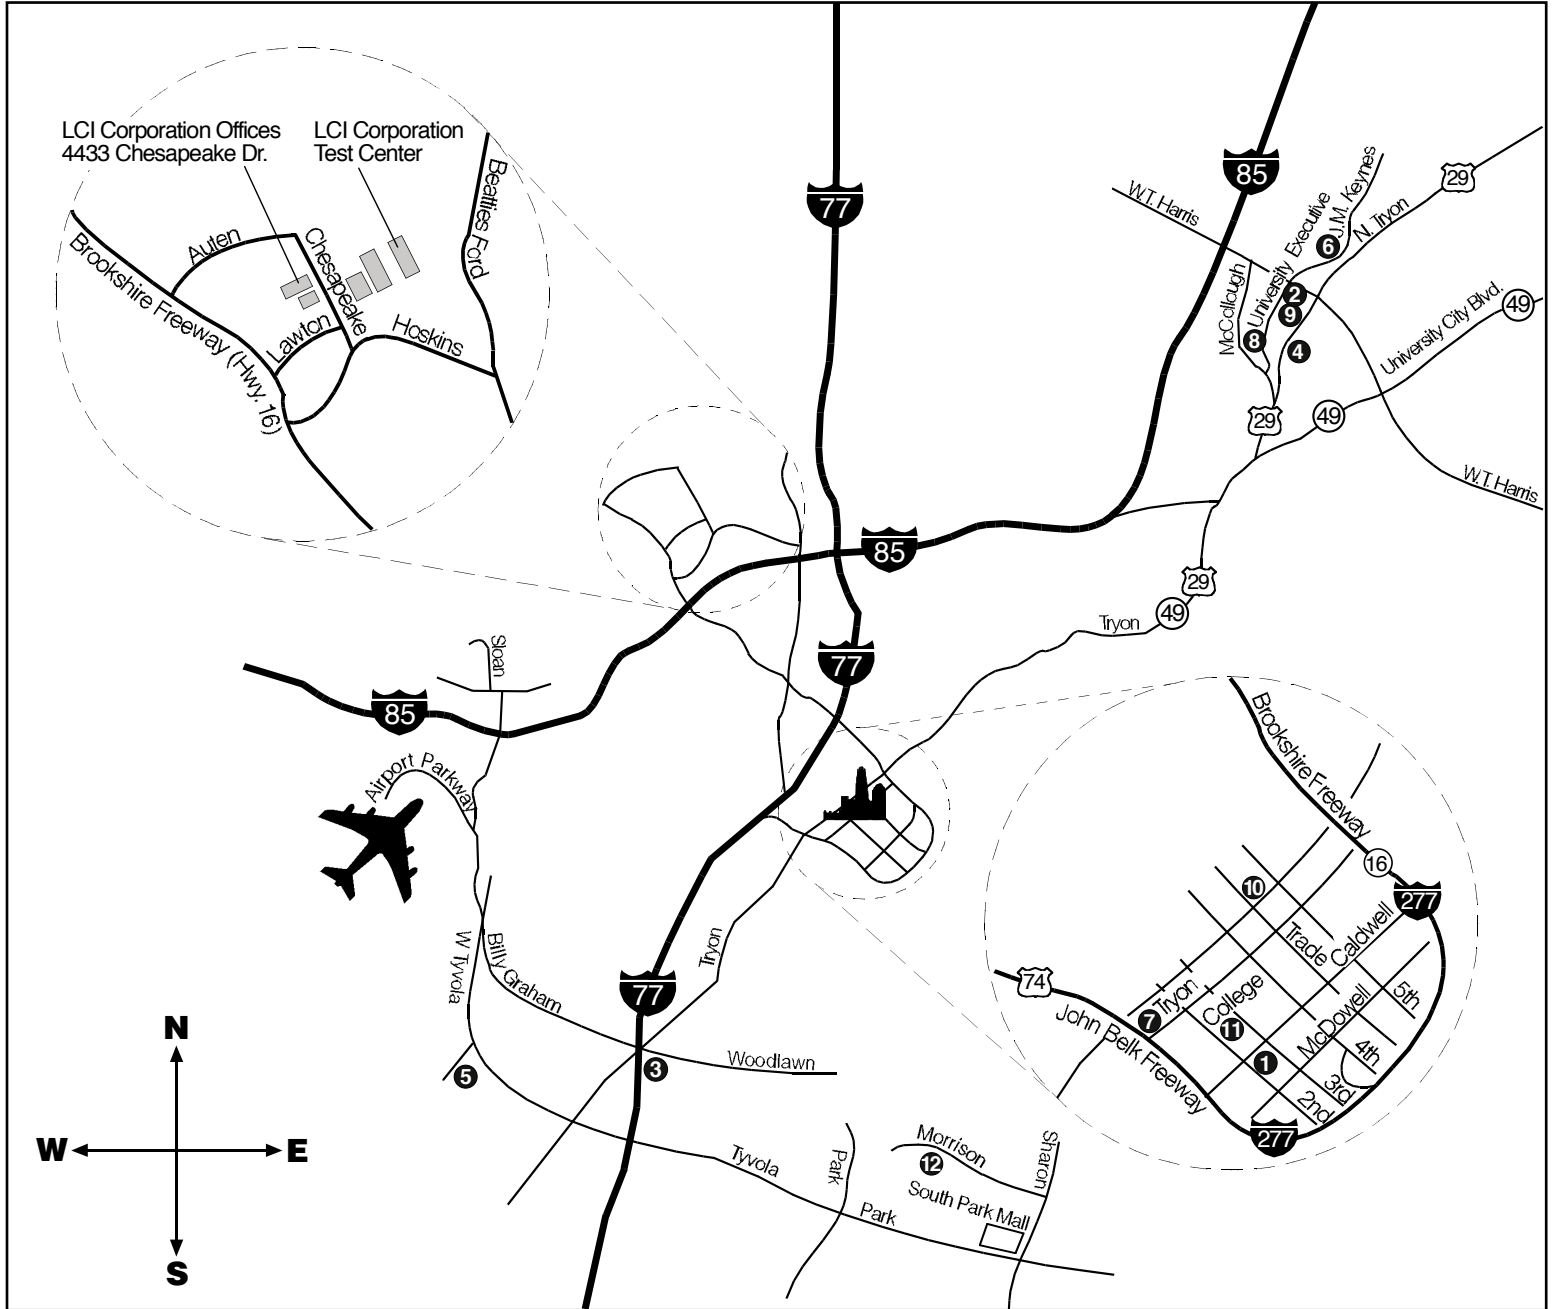

4433 Chesapeake Drive • Charlotte, NC 28297
 704 394 8341 • Fax 704 392 8507
 www.lcicorp.com

Directions from airport to LCI Corporation Offices:

Follow airport parkway to Billy Graham Parkway (85 north). Take Billy Graham to 85 north. Head north on 85 to Brookshire Freeway (Hwy. 16) exit. Turn left at the top of the exit ramp and continue to first stop light at Hoskins Road. Take a right at the Burger King and continue about 1 mile. Take a left onto Chesapeake. After the second set of railroad tracks, LCI Corporation will be on your immediate left. Enter the 2-story building with blue windows and call from the lobby.

Listed below are some of the more popular hotels and motels in Charlotte located no more than twenty minutes from LCI Corporation.

	<u>Miles</u>	<u>Rating</u>		<u>Miles</u>	<u>Rating</u>		<u>Miles</u>	<u>Rating</u>
1 Hilton Garden Inn 508 E 2nd Street 704 347 5972	4.4	★★★★	5 Hyatt Place Charlotte/ City Park 4119 South Stream Boulevard 704 357 8555	8.9	★★★★	9 Homewood Suites 8340 North Tryon Street 704 549 8800	7.1	★★★★
2 Courtyard by Marriott 333 W.T. Harris Blvd. 704 549 4888	7.2	★★★★	6 Hilton-University Place 8629 J.M. Keynes Drive 704 547 7444	7.3	★★★★	10 Marriott City Center 100 W. Trade Street 704-333-9000	4.0	★★★★
3 Embassy Suites Hotels 4800 South Tryon Street 704 527 8400	6.9	★★★★	7 Holiday Inn-Center City 230 North College Street 704 335 5400	4.1	★★★★	11 The Westin Charlotte 601 S. College Street 704 375 2600	4.2	★★★★
4 Hampton Inn 8419 North Tryon Street 704 548 0905	7.1	★★★	8 Holiday Inn-Executive Park 8520 University Executive Park Drive 704 547 0999	7.1	★★★	12 Doubletree Guest Suites 6300 Morrison Blvd. 704 364 2400	8.8	★★★